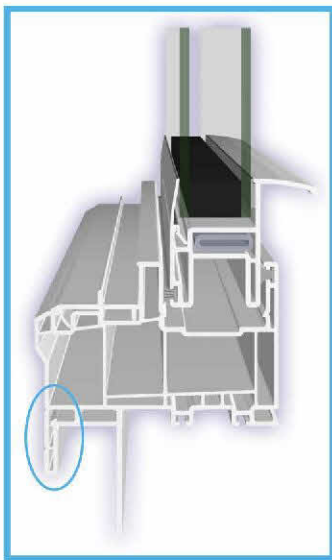

# All Impact windows are the same—NOT!

Custom Windows & Doors has been in business since 1986 and prides itself in producing high quality window products. Our manufacturing facility is located in Ocala, Florida. Our products carry multiple warranties up to 30 years and have been recognized by the Department of Energy for the coveted Energy Star® rating. Our Wind-Pact Plus windows have been designed to be world-class windows. If you're going to buy windows, buy windows that are built to last and withstand strong winds and coastal climates. Buy Wind-Pact Plus windows to secure your home.