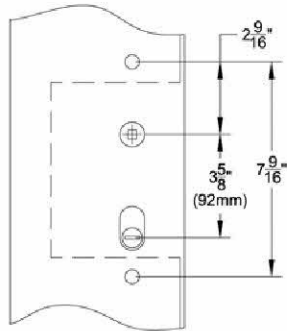

## BRASS TRIM AND CYLINDERS FOR MULTI POINT LOCKS

**Brass Concord**  
1 1/2" x 11" Plate  
Cortina Lever

**Brass Concord**  
2" x 10" Plate  
Milano Lever

**Brass Petal**  
1 1/2" x 11" Plate  
Elan Lever