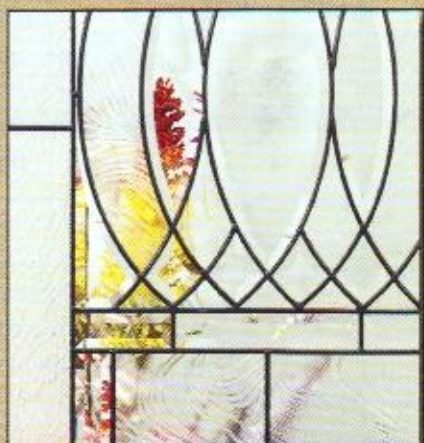

*RSL doorglass adds beauty,
natural light and a great first
impression to your home.*

BEFORE

AFTER

GL - Glacier

WHITE
baroque • bevels • glue chip

BR - Brilliance

WHITE
gray baroque • bevels • glue chip

BC - Bevel Cluster

BRASS
gray baroque • bevels • glue chip

Classic curves and bevels with enduring appeal

IN - Infinity

BLACK PATINA
clear baroque • clear bevels
frosted delta

FL - Floral

ZINC
bevels • waterglass

TAJ - Taj

BRASS
baroque • bevels • glue chip