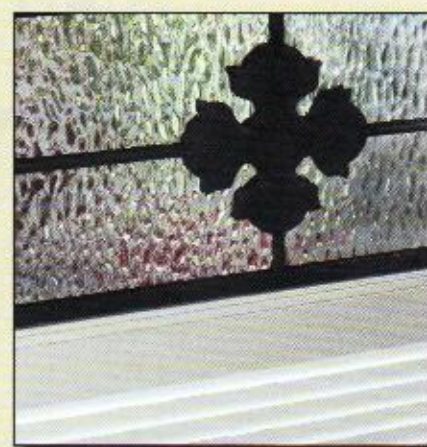

TRANSOMS: R = Rectangular - E = Elliptical - H = Half Round Transom

PRIVACY: 4 = Less Obscure • 6 = Obscure • 8 = More Obscure • 10 = Most Obscure

AVAILABLE OPTIONS FOR MOST: Hurricane Impact Customize

TU - Tuscany

CRYSTAL CAMING

pebble • textured bevels • floral swirl

CR - Crown

BLACK PATINA

clear baroque • bevels • glue chip • jewel

The charm and beauty of timeless designs

CT - Conquistador

WROUGHT IRON
hammered background glass
8mm & 12mm iron

WI - Wisteria

WROUGHT IRON
hammered background glass
8mm iron

IB - Iberia

WROUGHT IRON
hammered background glass
white blinds • 8mm iron