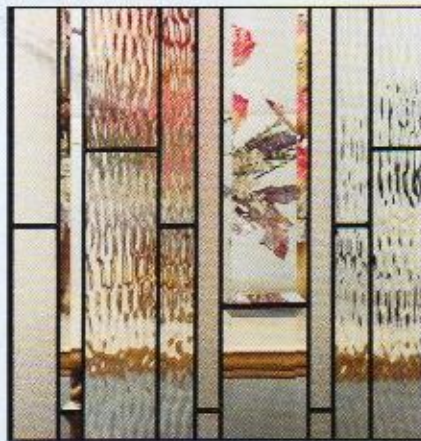

TRANSOMS: R = Rectangular - E = Elliptical - H = Half Round Transom

PRIVACY: 4 = Less Obscure • 6 = Obscure • 8 = More Obscure • 10 = Most Obscure

AVAILABLE OPTIONS FOR MOST: Hurricane Impact Protector Customize

+L - Matching Left side option available

PA - Paragon

BLACK PATINA
granite • clear bevels
beveled granite glass

HO - Horizon

BLACK PATINA
pebble • reeded
waterglass • bevels

PR - Prism

WHITE
bevels • glue chip
beveled glue chip • waterglass