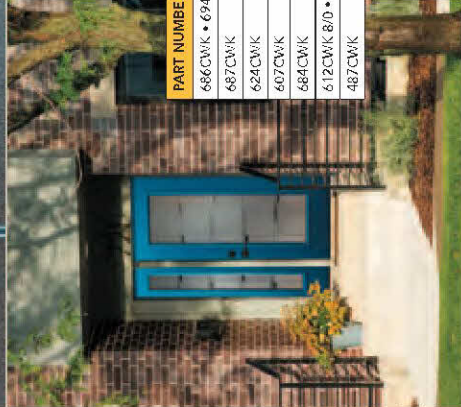

PART NUMBER	12"	14"	2/0	2/4	2/6	2/8	2/10	3/0
686CWK • 694CWK	● ●	● ●				● ●	● ●	● ●
687CWK	● ●	● ●			● ●			
624CWK			○ ○	○ ○				
607CWK						● ●	● ●	● ●
684CWK						○ ○	○ ○	○ ○
612CWK 8/0 • 493CWK 8/0			○ ○	○ ○				
487CWK								

● HWZ STOCK ○ HWZ SPECIAL ORDER ● WBD STOCK ○ WBD SPECIAL ORDER
All door sizes shown can be built as double door systems. Undersized doors available.
Some stock doors are textured, frosted, or Etched.