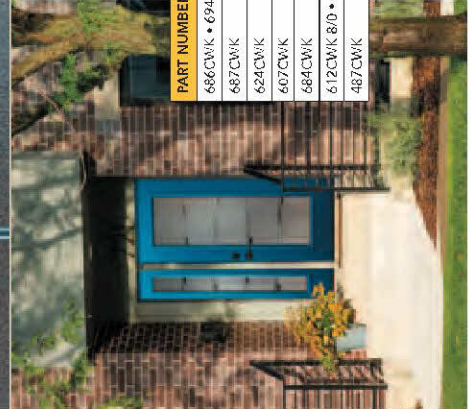

PART NUMBER	12"	14"	2/0	2/4	2/6	2/8	2/10	3/0
686CWK • 694CWK	● ●	● ●				● ●	● ●	● ●
687CWK	● ●	● ●			● ●			
624CWK			○ ○	○ ○				
607CWK						● ●	● ●	● ●
684CWK						○ ○	○ ○	○ ○
612CWK 8/0 • 493CWK 8/0			○ ○	○ ○		● ●	● ●	● ●
487CWK								

Crosswalk

● HWZ STOCK ○ HWZ SPECIAL ORDER ● WBD STOCK ○ WBD SPECIAL ORDER
All door sizes shown can be built as double door systems. Undersized doors available.
Some stock doors are textured, smooth, or Euro.