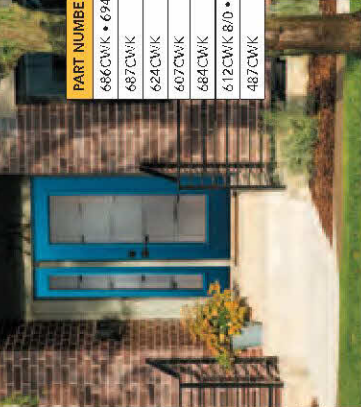

PART NUMBER	12"	14"	2/0	2/4	2/6	2/8	2/10	3/0
686CWK • 694CWK	● ●	● ●				● ●	● ●	● ●
687CWK	● ●	● ●			● ●			
624CWK			○ ○	○ ○				
607CWK								
684CWK						○ ○	○ ○	○ ○
612CWK 8/0 • 493CWK 8/0								
487CWK								

● HWZ STOCK ○ HWZ SPECIAL ORDER ● WBD STOCK ○ WBD SPECIAL ORDER
All door sizes shown can be built as double door systems. Understated doors available.
Some stock doors are textured, smooth, or Euro.

Crosswalk